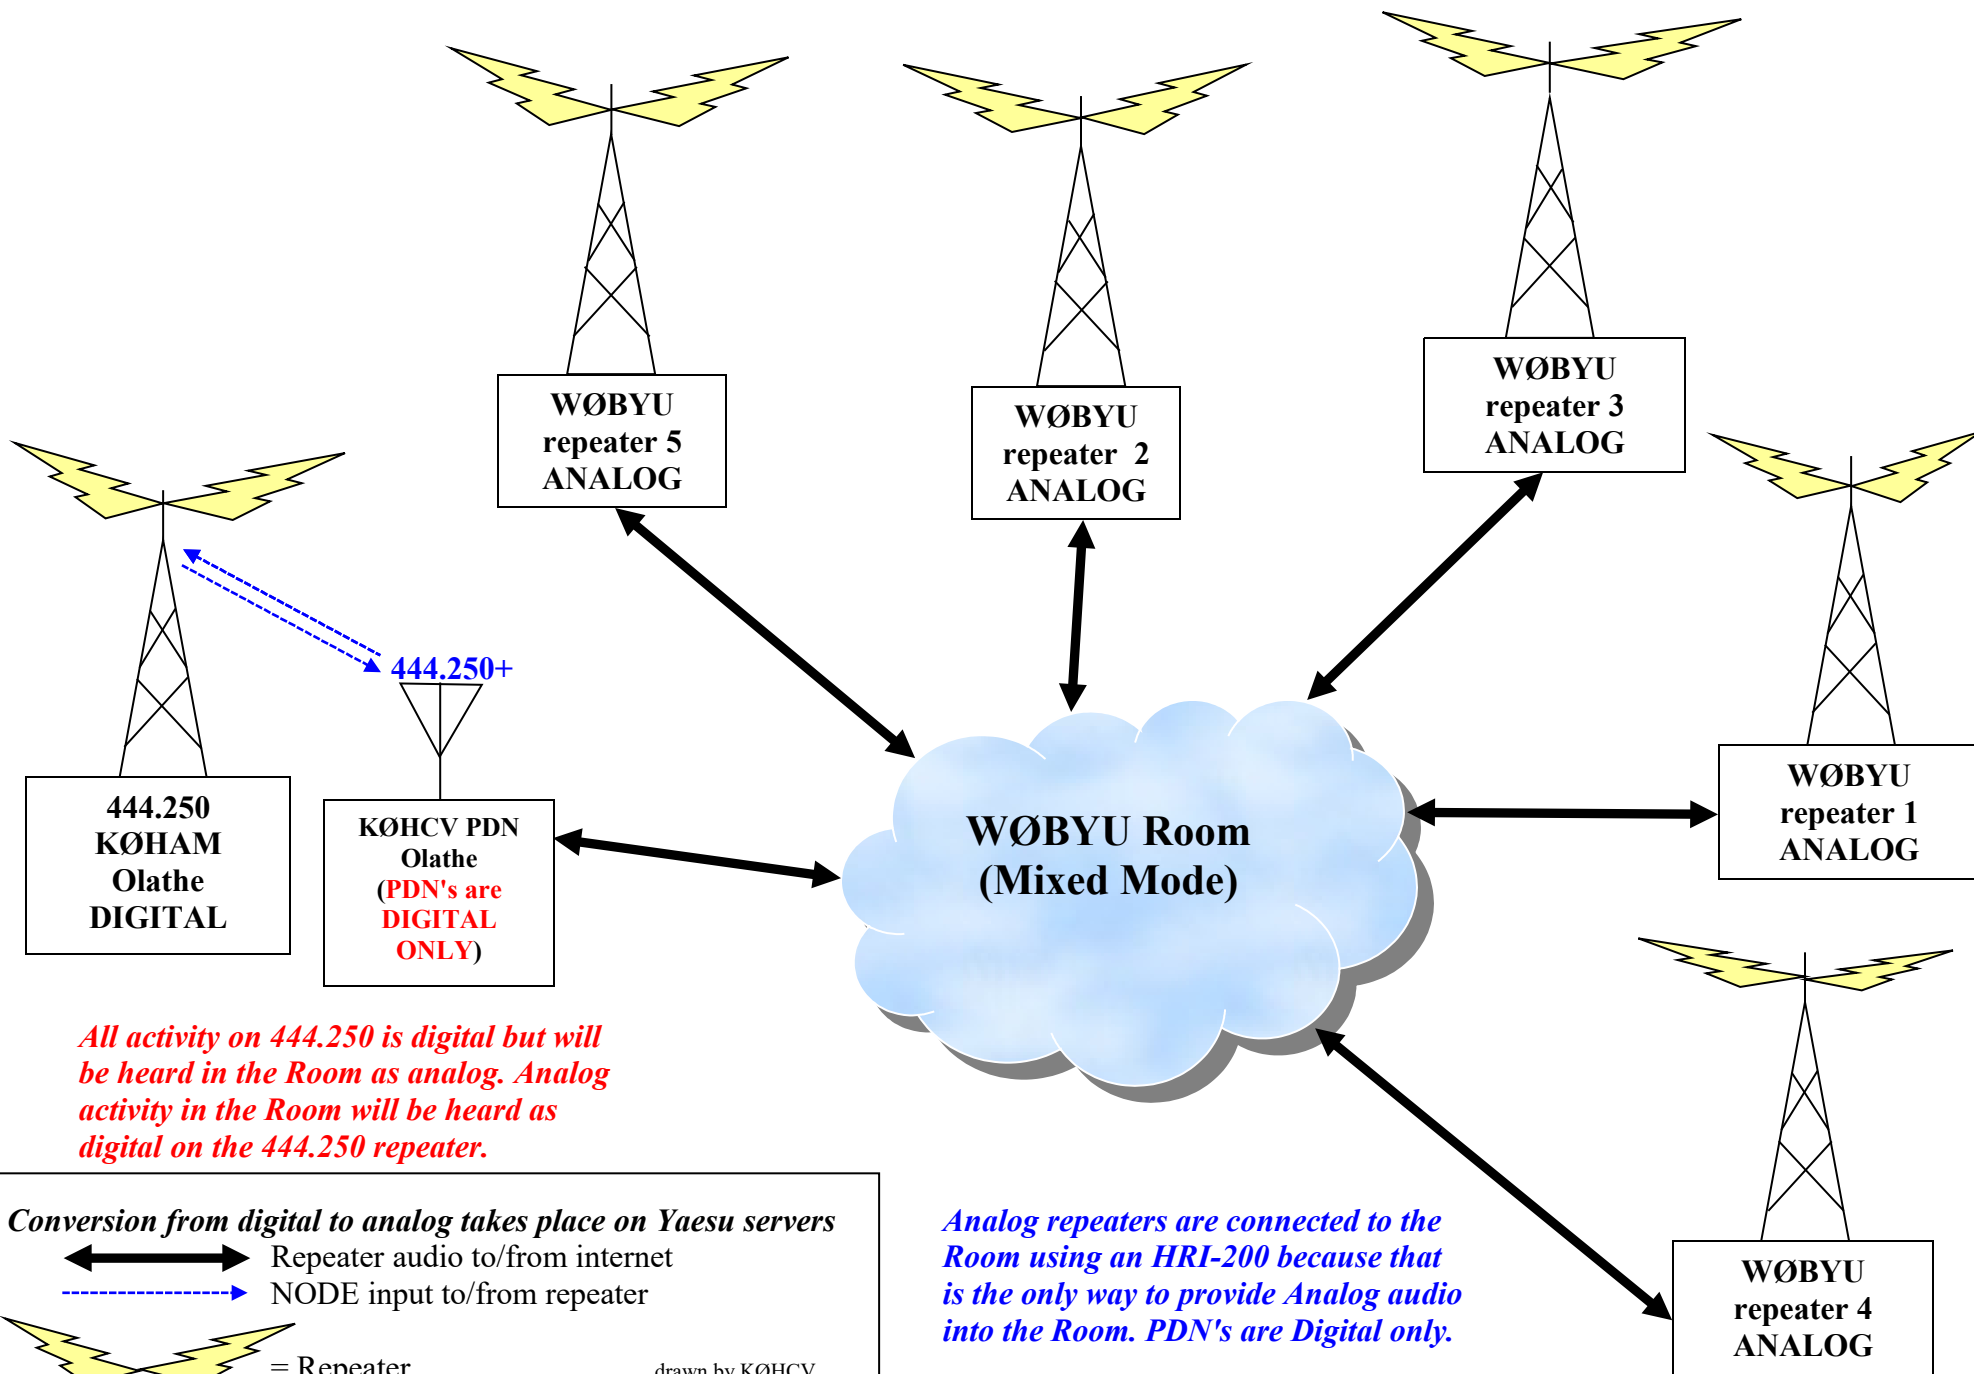

# WØBYU ANALOG Room Network

*All activity on 444.250 is digital but will be heard in the Room as analog. Analog activity in the Room will be heard as digital on the 444.250 repeater.*

**Conversion from digital to analog takes place on Yaesu servers**

Repeater audio to/from internet  
 NODE input to/from repeater  
 = Repeater

drawn by KØHCV

*Analog repeaters are connected to the Room using an HRI-200 because that is the only way to provide Analog audio into the Room. PDN's are Digital only.*